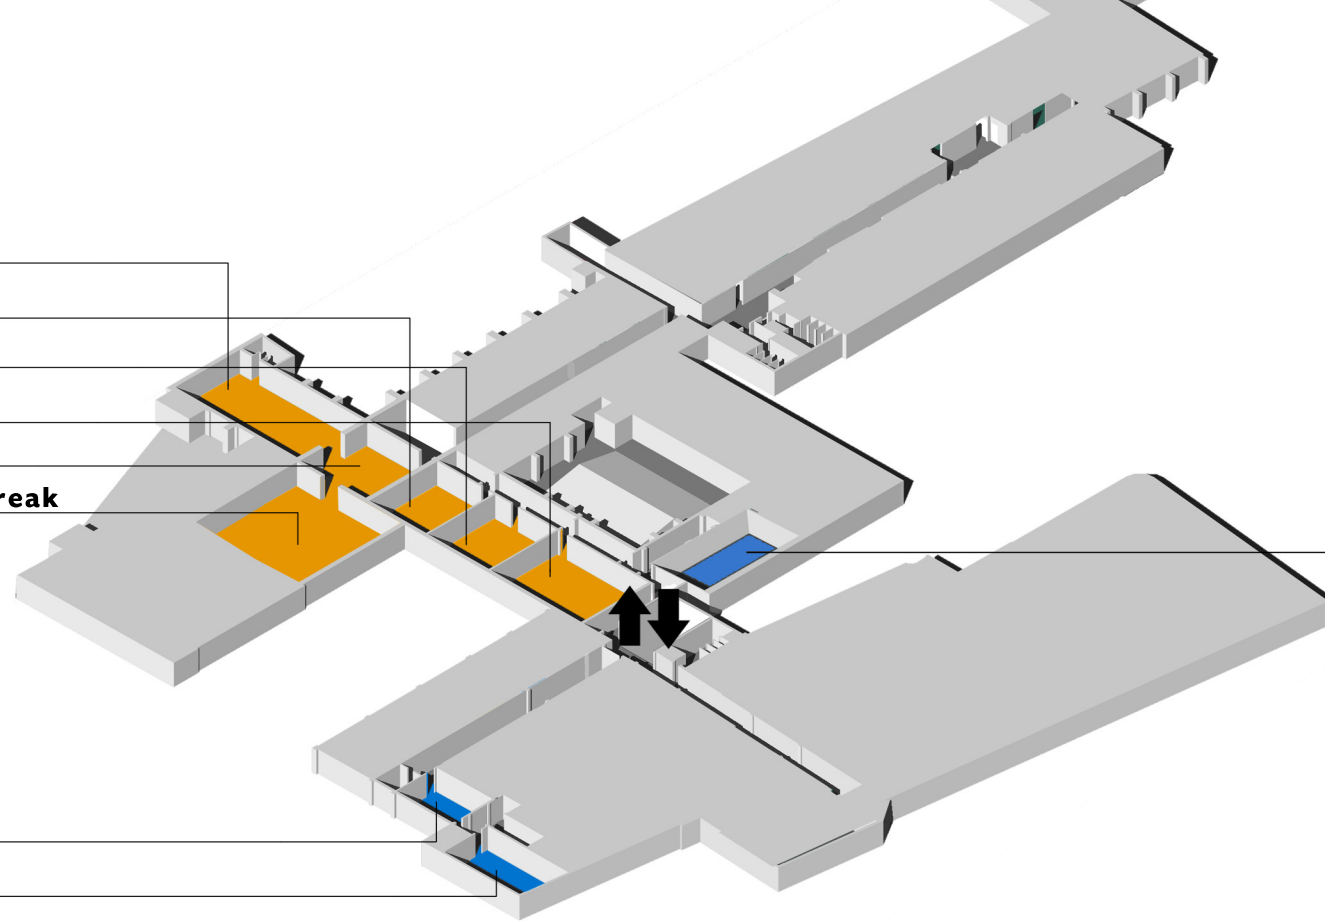

B.1.02 Auditorium Dieperik

A.1.27 Auditorium 3

A.1.26 Auditorium 2

A.1.25 Auditorium 1

A.1.24 Foyer

A.1.xx The Cave, Sponsors and coffee break

floor 1

A.1.28 eCAADe Office
Reception, Internet and Meeting Point

A.1.18 Meeting Room eCAADe

A.1.17 Elsie De Vos, Dean

Winter Garden (Lunch)

Library

ground floor

parking entrance

main entrance

Mutsaardstraat 31