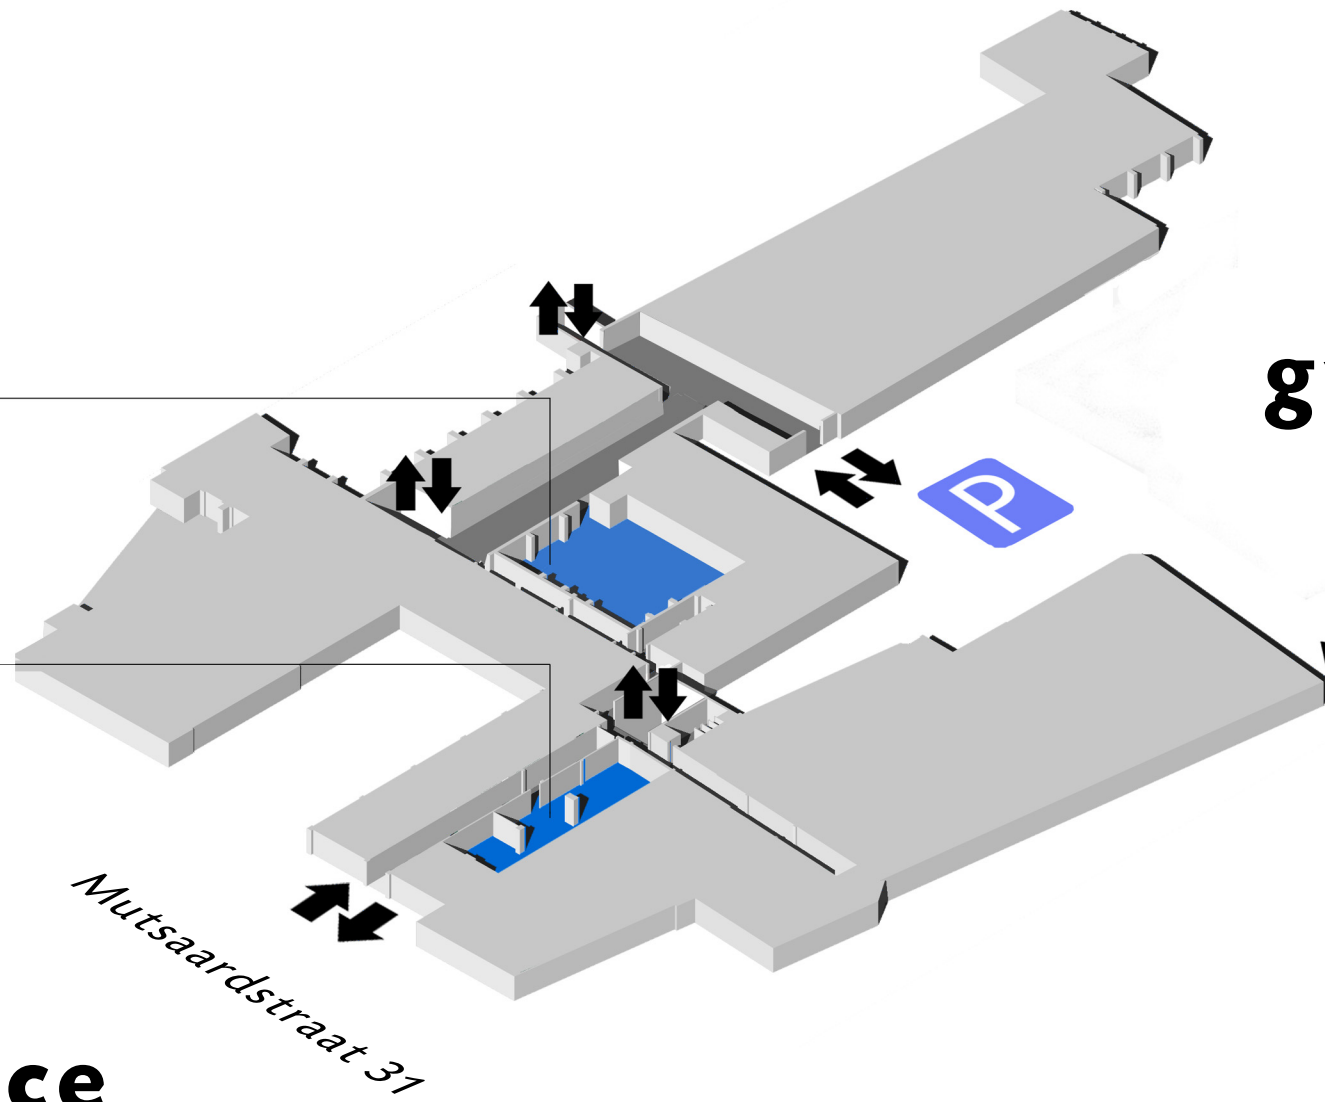

B.1.02 Auditorium Dieperik

A.1.27 Auditorium 3

A.1.26 Auditorium 2

A.1.25 Auditorium 1

A.1.24 Foyer

A.1.xx The Cave, Sponsors and coffee break

floor 1

A.1.28 eCAADe Office
Reception, Internet and Meeting Point

A.1.18 Meeting Room eCAADe

A.1.17 Elsie De Vos, Dean

Winter Garden (Lunch)

Library

ground floor

parking entrance

main entrance

Mutsaardstraat 31